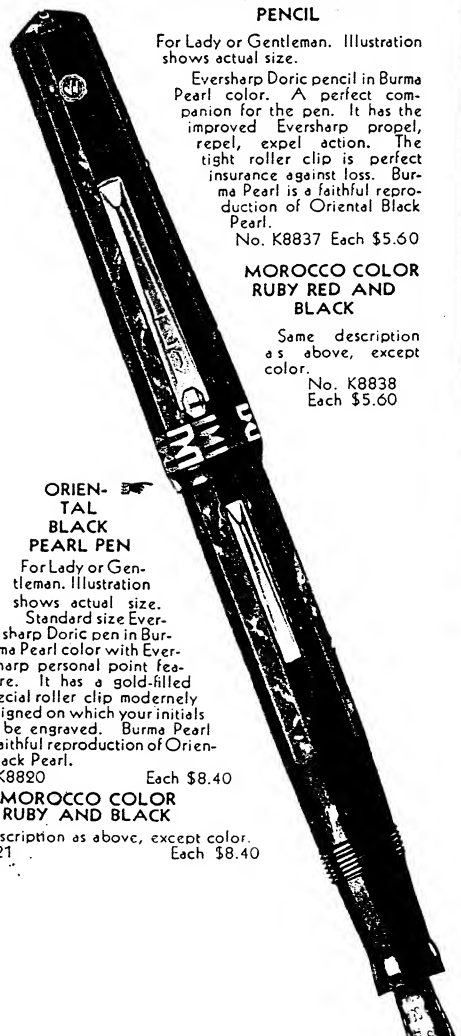

WAHL - EVERSHARP

PENS DORIC PENCILS

PEN AND PENCIL SET FLASHING EBONY BLACK—WITH CLIPS

For Lady or Gentleman. See full size illustration below.

Eversharp Doric standard size pen and pencil set. The pen has the Eversharp personal point feature and the pencil has the propel, repel, expel action. The pen is twelve sided and the pencil ten. The color is a flashing ebony black. A gift anyone will appreciate.

The new moderne gift box greatly enhances the contents.
No. K8799 Per Set $14.00

LADIES' SET WITH RINGS INSTEAD OF CLIPS

Same size pen and pencil also same description as above, except with rings in place of clips.
No. K8800 Per Set $14.00

PEN AND PENCIL SET MOROCCO COLOR— RUBY RED AND BLACK

For Lady or Gentleman. See full size illustration below.

Standard size Eversharp pen and pencil set in Morocco. Your initials engraved on the moderne clips of these beautifully colored creations add distinction and identify the set as your very own. The pen like all other Doric pens has the personal point feature. The pencil has propel, repel, expel action. This set is also unconditionally guaranteed for life.

In gold and black, champagne lined gift box.
No. K8801 Per Set $14.00

Engraving Charge

Your initials engraved on Clips in Doric style 50c List, for each clip.

THE
WORLD'S
MOST BEAUTIFUL
PEN AND PENCIL

Your Choice of Colors

- Morocco—Ruby Red & Black, Blended.
- Kashmir—Jade Green & Black, Blended.
- Oriental Black Pearl.
- Flashing Black Ebony.

FLASHING BLACK EBONY PENCIL WITH CLIP

For Lady or Gentleman. Illustration shows full size.

Eversharp Doric pencil in flashing ebony black. Styled to match its companion, the Eversharp Doric pen, perfectly. It has the exclusive Eversharp propel, repel, expel action and like all Doric pencils is unconditionally guaranteed for life.